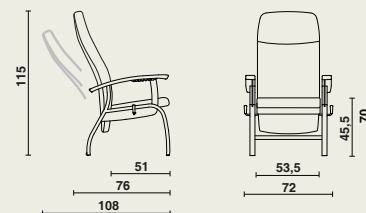

Seat

- Removable seat, made of a melaminated MDF board of 12 mm.
- Upholstered with fire-retardant foam in 2 different density zones to guarantee an excellent seat comfort.
- The rounded seat in front stimulates a fluent blood circulation.
- Comfortable seat height of 45,5 cm.
- The upholstery is finished with imitation leather and decorative stitching.

Dimensions

05563 | Metal recliner chair:

- L 72 x D 76-108 x H 115 cm
- Seat height: 45,5 cm
- Seat depth: 51 cm
- Seat width: 53,5 cm
- Height armrests: 70 cm

Materials and finishing

- Metal: epoxy coating (light grey).
- Wood: Plywood, MDF.
- Synthetic.
- Fire-retardant foam.
- Upholstery: see collection.
- Resistant to the common cleaning products.