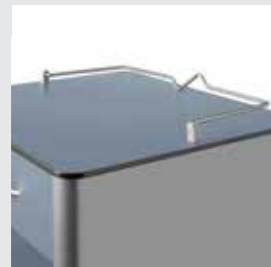

Overview and options

Gallery

FORMA

	18123	18379	18124	18380
	one-sided	double-sided	high drawer one-sided	high drawer double-sided
Dim. in cm (b x d x h)	43 x 42,5 x 86 h	43 x 42,5 x 86 h	43 x 42,5 x 86 h	43 x 42,5 x 86 h

OPTIES

4 castors Ø 65 mm with brake	☐	☐	☐	☐
Livia dinner tray	☐	☐	☐	☐
Click 'n' Turn dinner tray	☐	☐	☐	☐
Bottle holder	☐	☐	☒	☒
Solid laminate insert plate	☐	☐	☐	☐
Cylinderlock on drawer or door	☐	☐	☐	☐
Electronic lock on door	☐	☒	☒	☒
Electronic lock on drawer	☐	☐	☐	☐
Cases for accessories	☐	☐	☐	☐
Gallery	☐	☐	☐	☐

● : Standard   ○ : Option   ✕ : Not possible