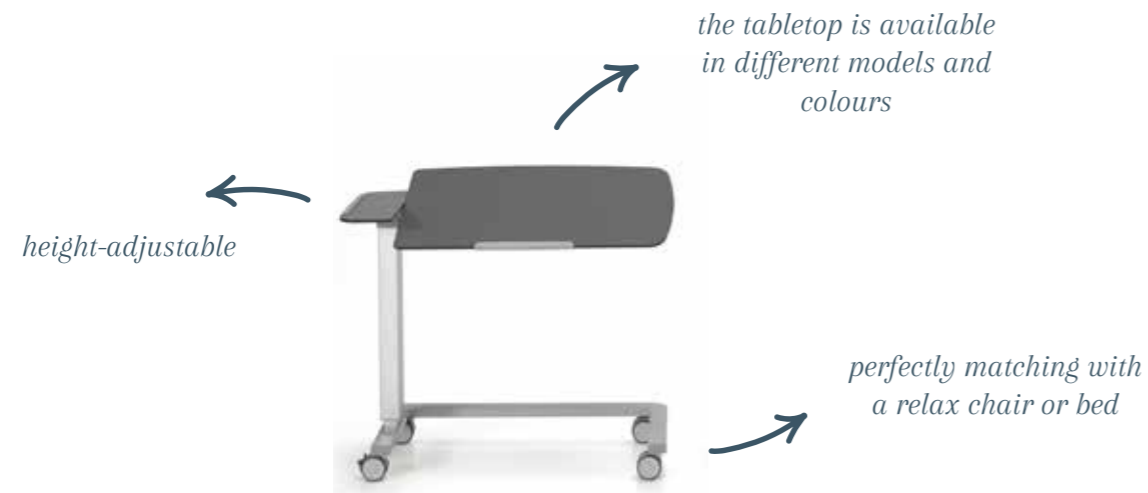

### OPTIONS

Hidden castors	<input type="radio"/>
Drawer front in wood look	<input type="radio"/>
Drawer front in wood look with handle	<input type="radio"/>
Drawer front in wood look with handle and cylinder lock	<input type="radio"/>
Tabletop in wood look	<input type="radio"/>

# LITAVO

Universal use

The ideal aid while reading or eating a meal, both in bed and chair. The tabletop can be adjusted continuously and is equipped with a tiltable part that can be used to read on. The fixed part is perfectly suitable to put a cup of coffee on, to name just one example.